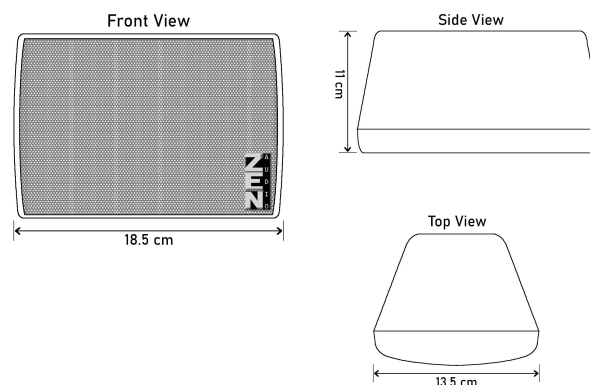

Sensitivity : 87 dB SPL

Dimension : 18.5 cm W x 13.5 cm H x 11 cm D

Weight : 1.2 kg each

Content : 2 speakers

Frequency Response :

ENGINEERED BY:
**ZEN
AUDIO**

www.zenaudio.id